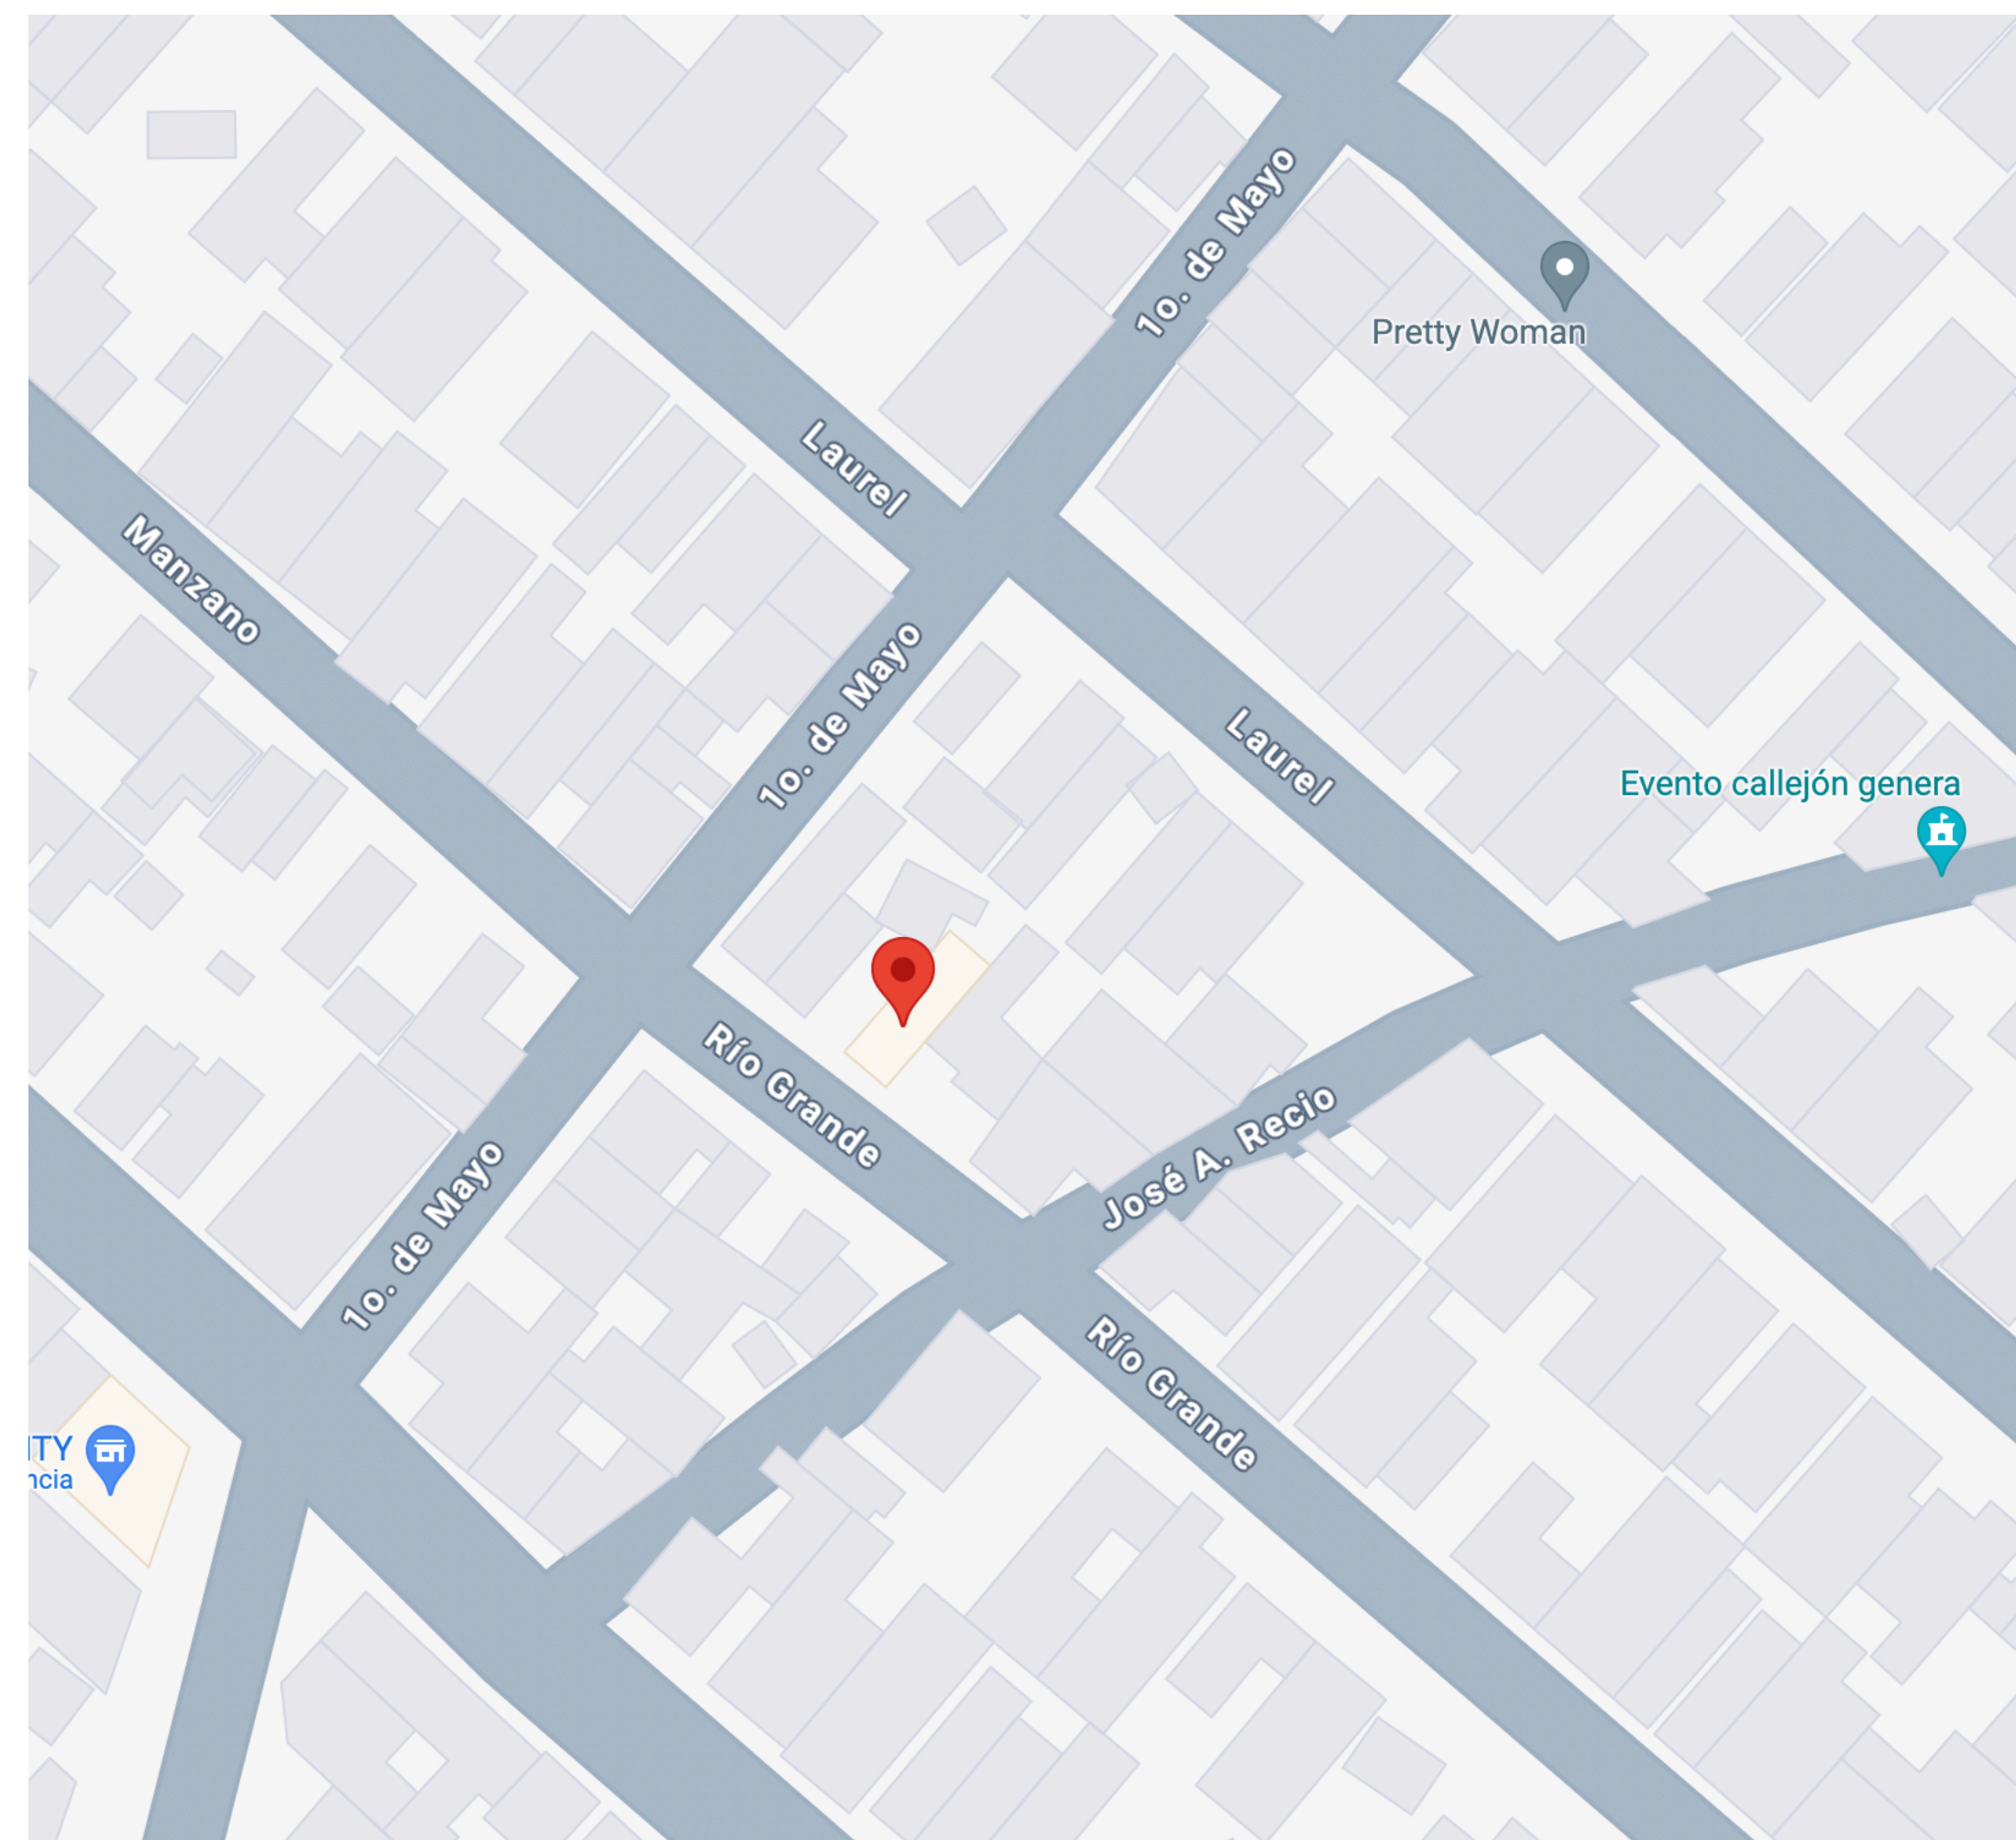

Verifica con tu cliente las entre calles

O también puedes mandarle foto para que te confirme que es el lugar correcto