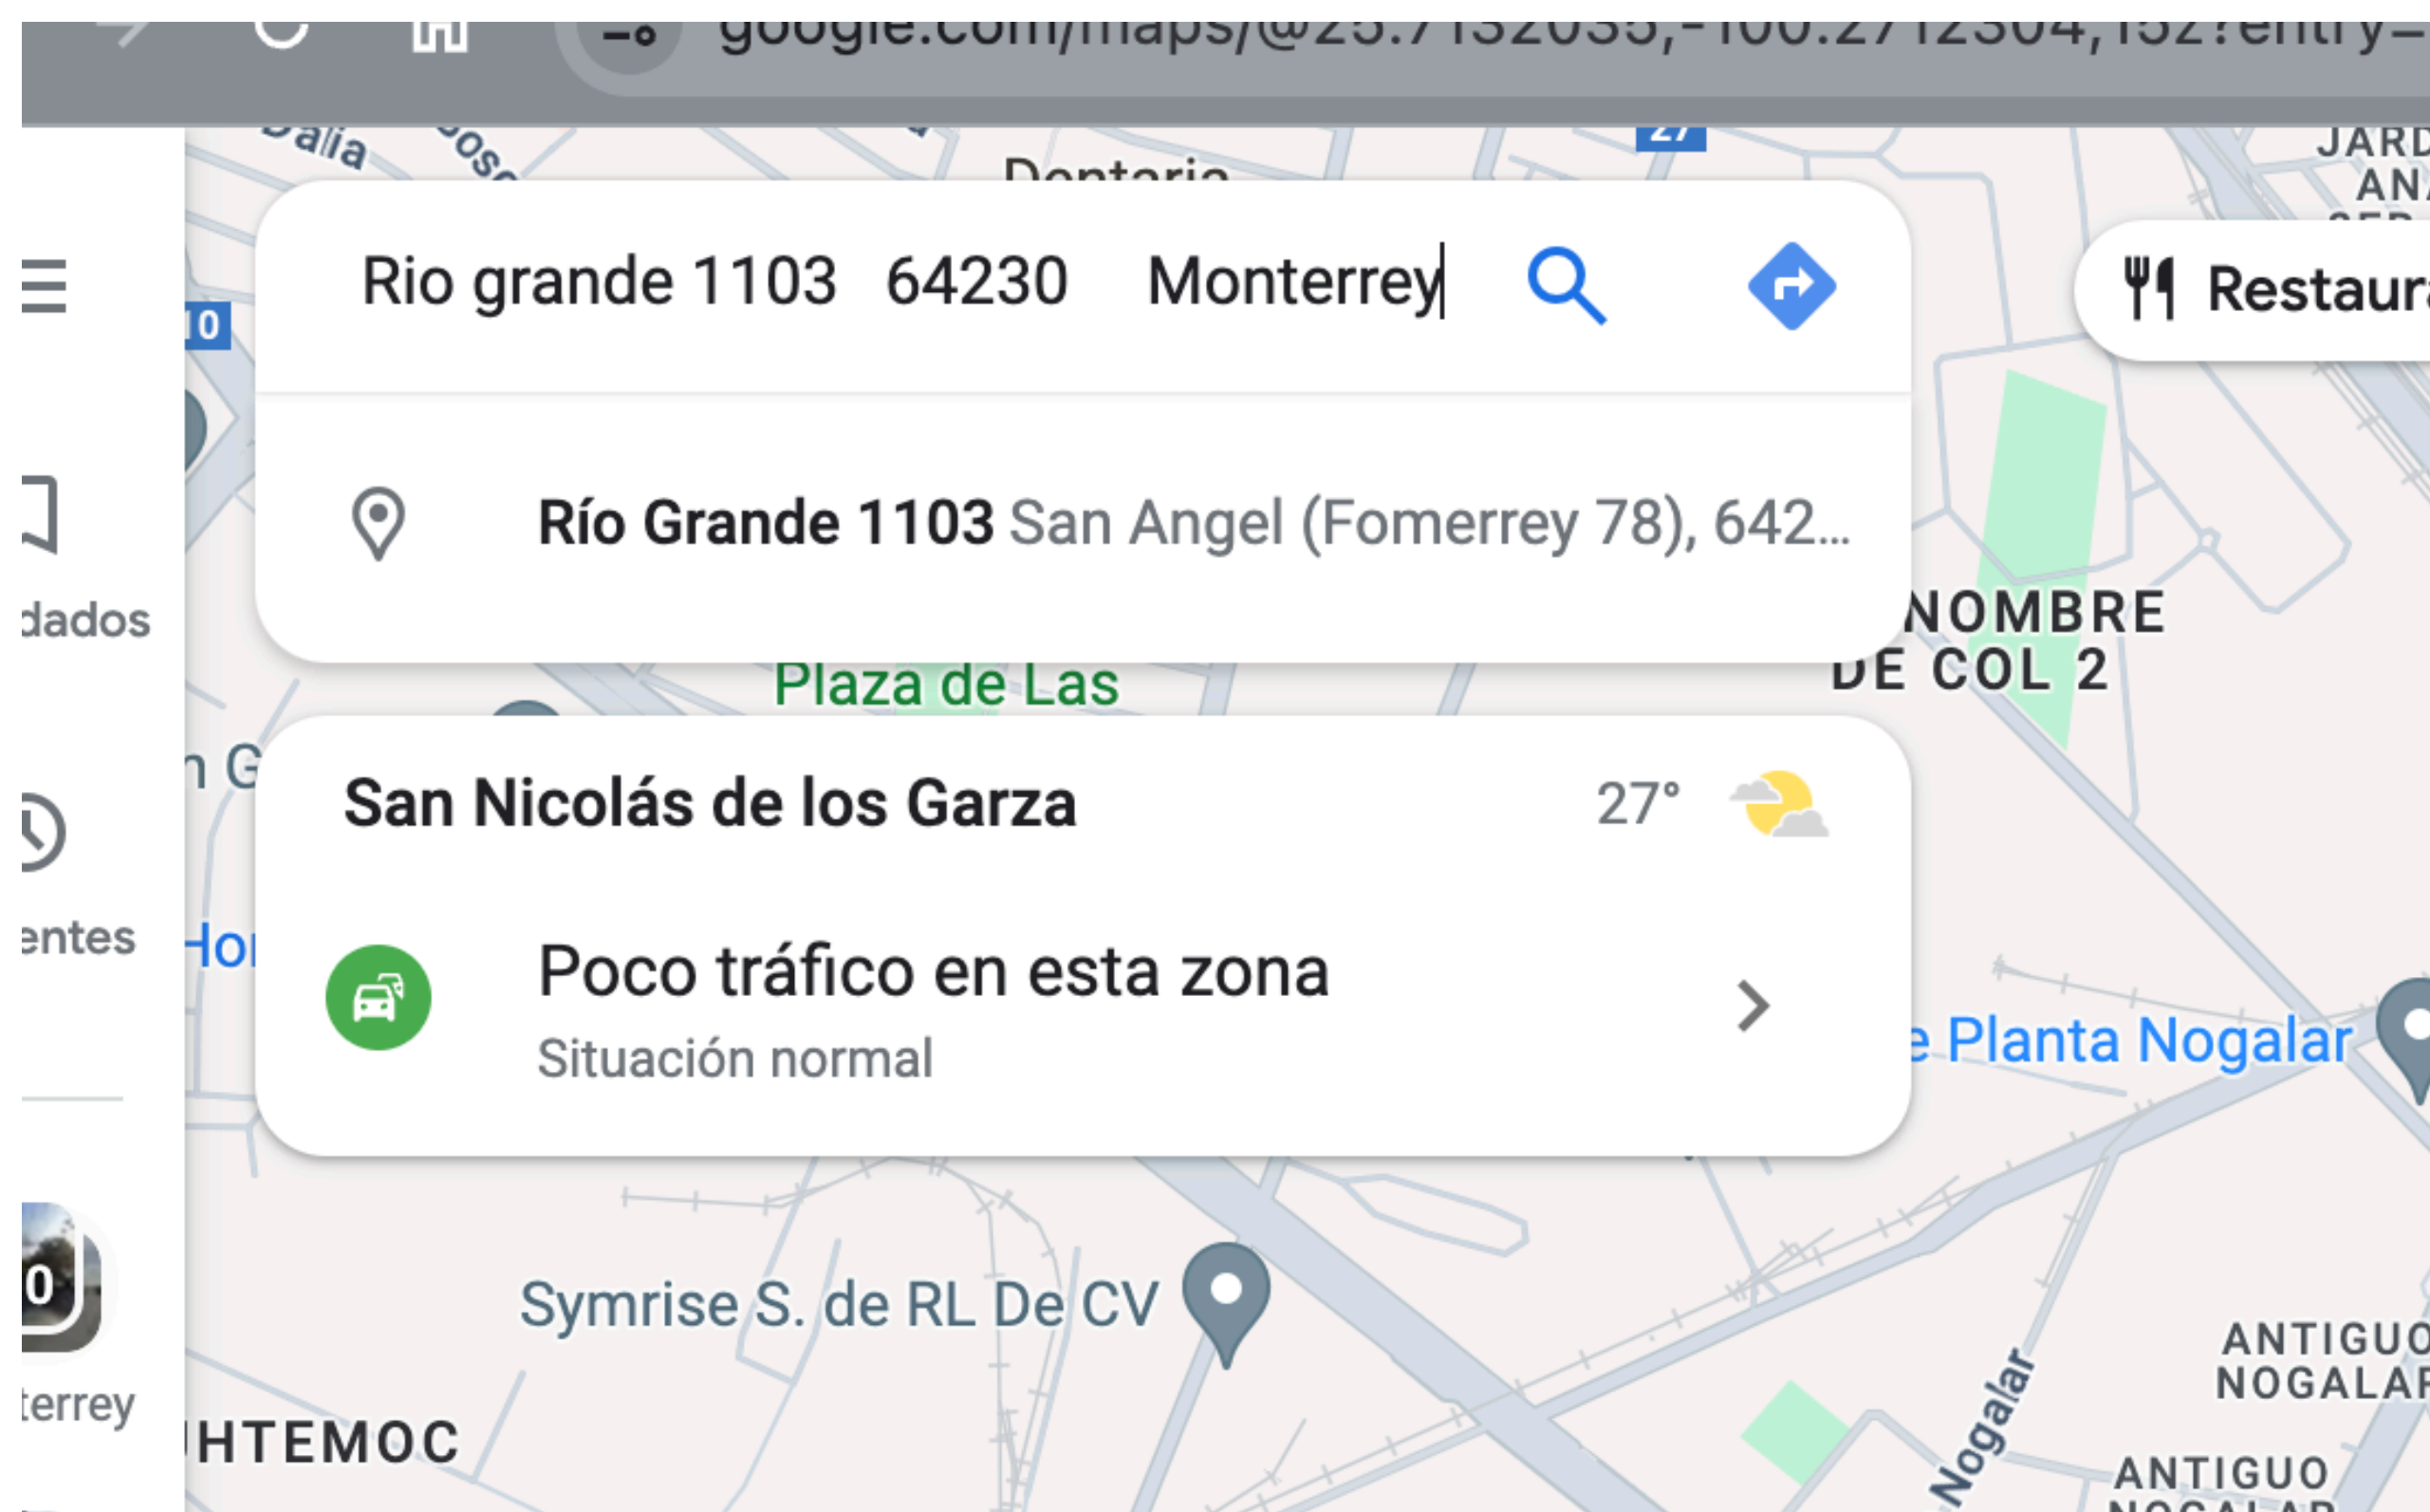

Escribe directamente o copia y pega estos datos

- Calle
- Número
- Código Postal
- Municipio

Casi siempre la sugerencia que te de Google Maps será la correcta