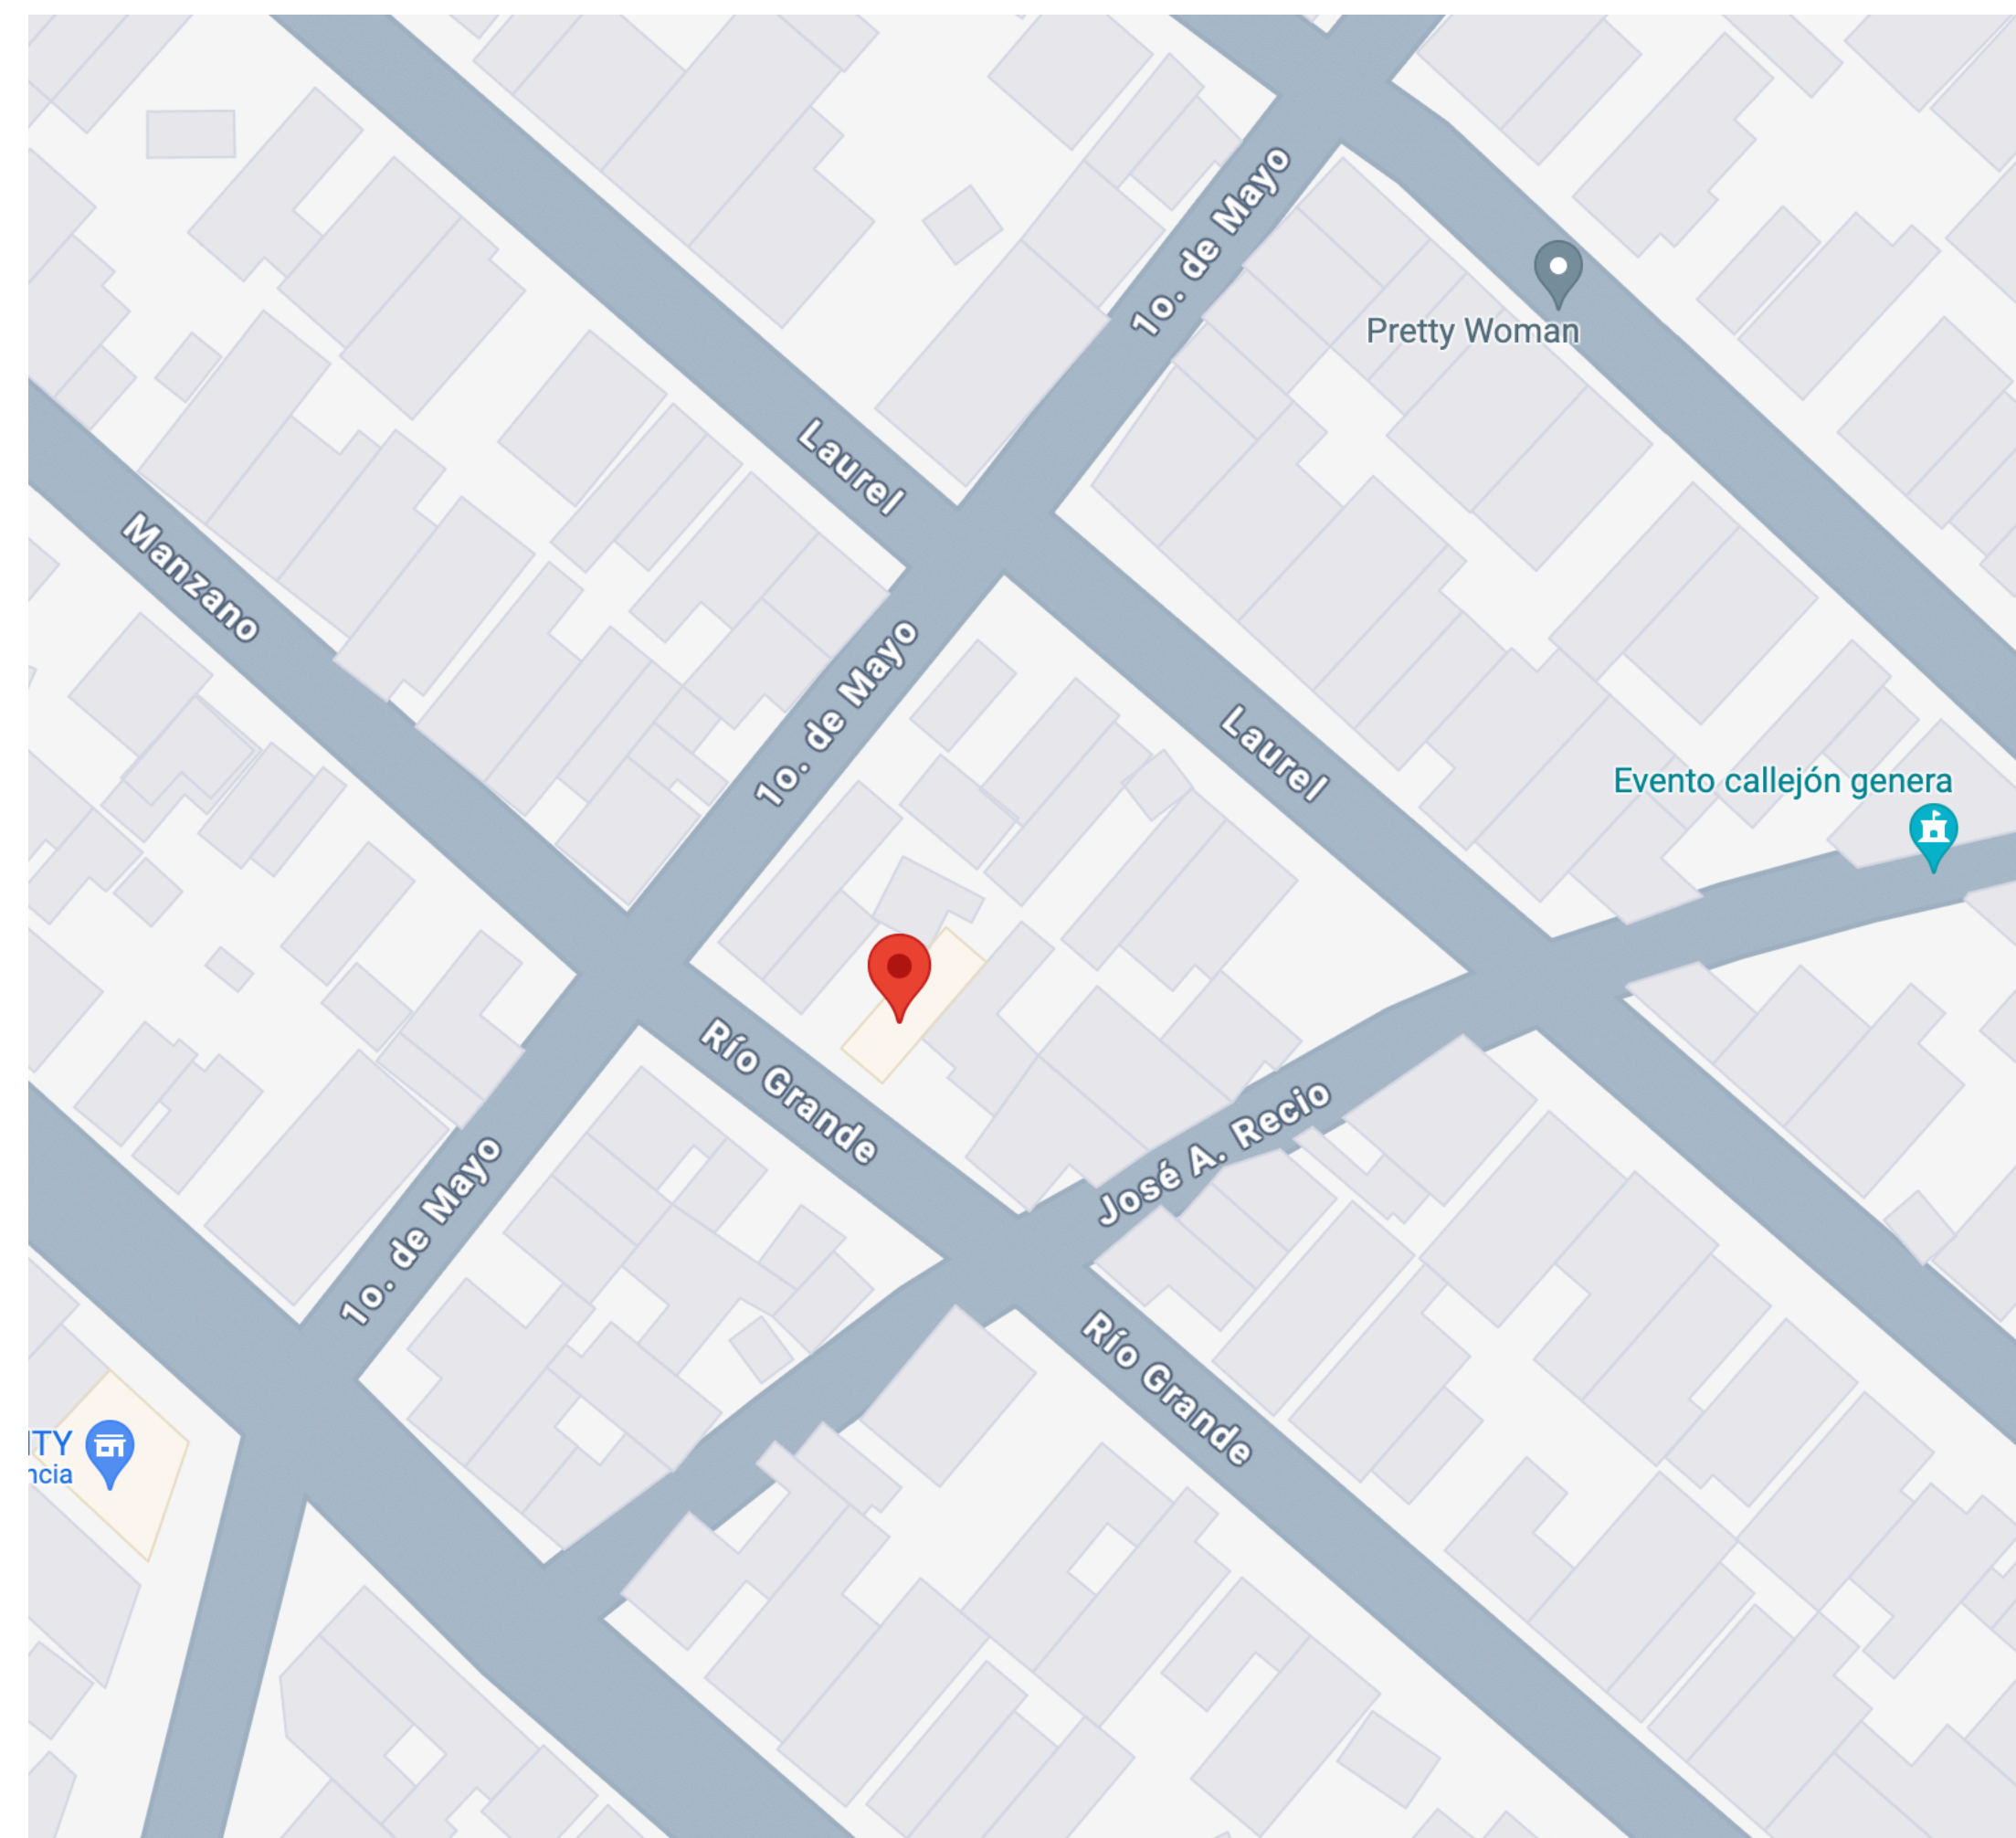

Verifica con tu cliente las entre calles

O también puedes mandarle foto para que te confirme que es el lugar correcto